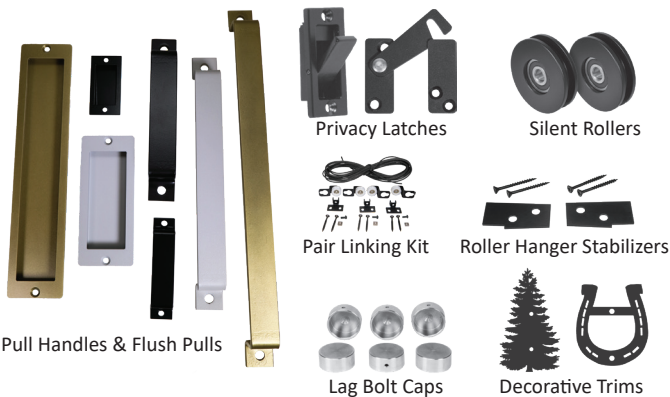

### MORE OPTIONS

- **Colors**  
up to 16\* powder coat colors or raw steel
- **Styles**  
up to 8\* different roller-hanger styles
- **Sizes**  
many popular track lengths, with custom lengths available
- **Expansion**  
add-on kits available for custom installations
- **Accessories**  
door handles, privacy latches, Soft Stop, and more

\* Available options vary by series.

Standard Series Roller Hangers

MP Series Roller Hangers

### MORE VERSATILITY

- **Single Door** our most popular configuration
- **Biparting Pair** 2 doors meet in the middle
- **Bypass** 2 stacked doors
- **Biparting Bypass** 2 pairs of stacked doors
- **Triple Slide** 3 stacked doors
- **Custom** unique combinations are possible

Pull Handles & Flush Pulls

Privacy Latches

Silent Rollers

Pair Linking Kit

Roller Hanger Stabilizers

Lag Bolt Caps

Decorative Trims

Soft Stop motion buffer system