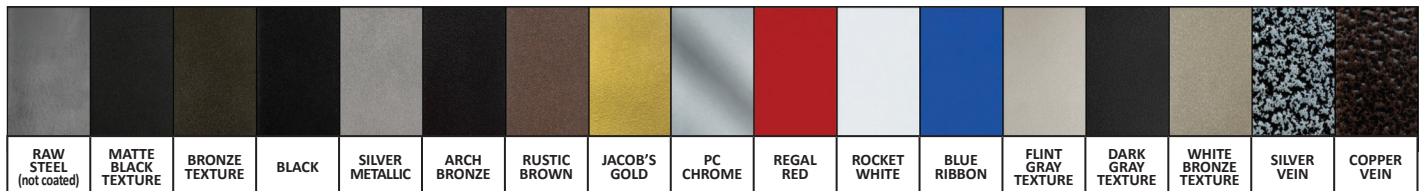

GOLDBERG BROTHERS

BARN DOOR HARDWARE

ROLLER HANGER GUIDE

Standard Series*		
<p>J-Strap • Flattop Strap • J-Top Mount • Flattop Top Mount • J-Horseshoe • Wagon Wheel • Horseshoe Wagon Wheel (also available: J-Strap and Flattop Strap bypass hangers)</p>		
MP Series**	Hidden Roller Series**	Shutter Series*
<p>J-Strap • Straight Strap • J-Top Mount • Straight Top Mount • Horseshoe</p>	<p>Single Roller • Double Roller</p>	<p>Straight Strap • Straight Top Mount</p>
Stainless Steel Series		Dummy Roller Series Interior*/Exterior†
<p>Straight/J/Flattop/Soft Corner Strap • Straight/J/Flattop/Soft Corner Top Mount (also available: Straight/J/Flattop/Soft Corner Strap bypass hangers)</p>		<p>J-Strap • Wagon Wheel</p>
		Barnfold® Series*
		<p>J-Strap • Top Mount</p>

AVAILABLE COLORS * raw steel and all 16 powder coat finishes ** black, silver metallic, arch bronze † matte black texture, bronze texture, silver metallic

6001B29 0723